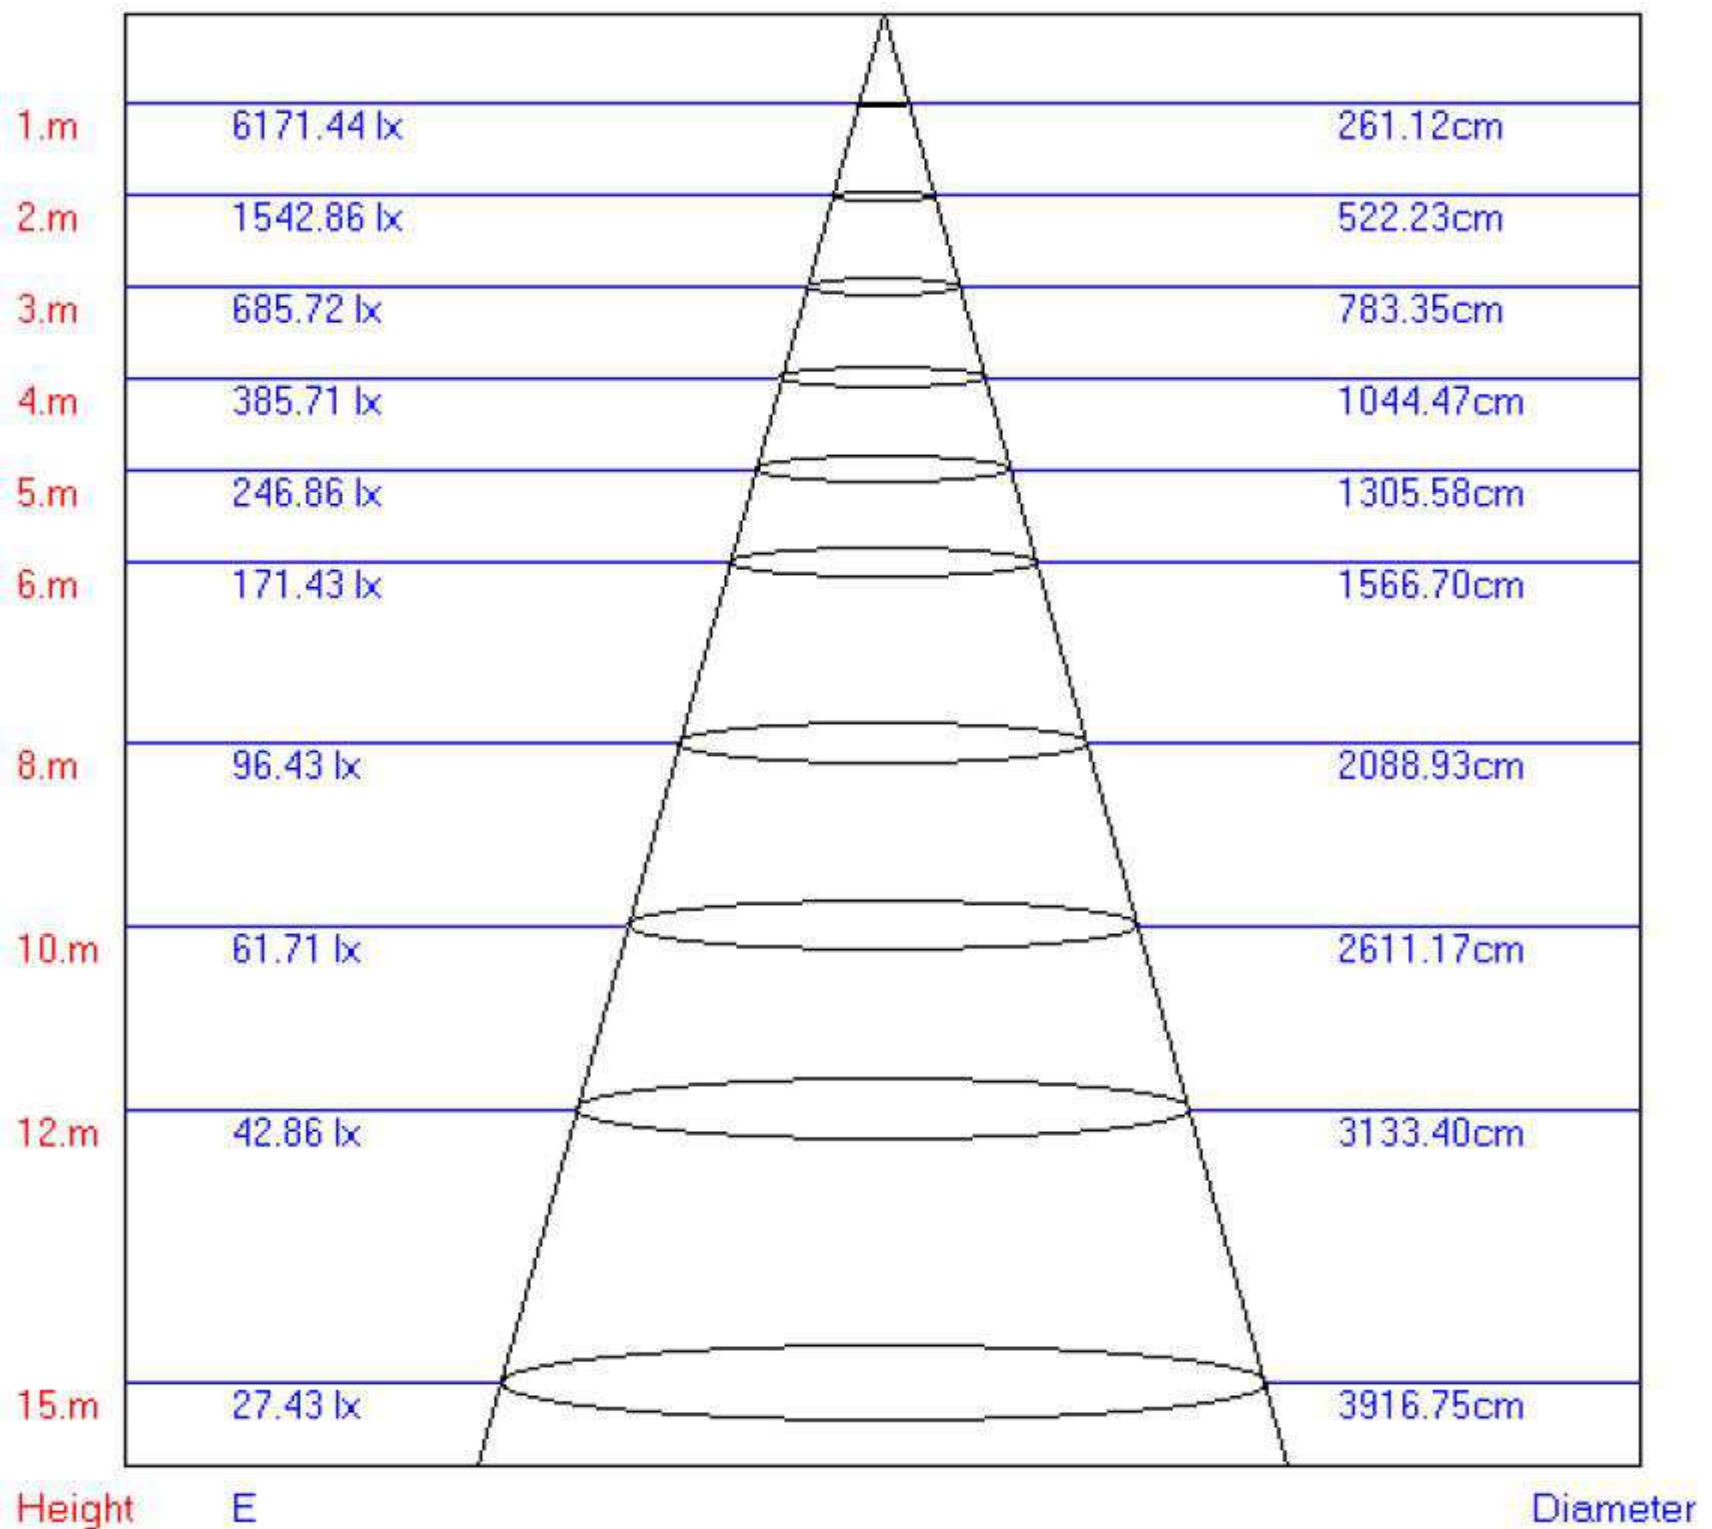

Lite Lion

LED UFO Highbay Light 135W

Photos

Testing spec.: U:230.3V I:0.588A P:135.2W PF:0.998 LM:16494.4lm		
Model: 135W-C	Lamp type: Outdoor using	Net weight: 6KG
Testing height: 10M	Beam: 100°	Testing no.: 135W-A
Manufacturer: Lite Lion		
Rated power: 135W	Testing power: 135.2W	
Working voltage: AC190-260V	Testing voltage input: AC230.6V	
Luminaire efficiency: 90	Power factor: 0.998	
Lumen: 15277.6lm	LED luminous efficiency: 113lm/W	
Light source: Philips-3030LED	LED qty: 160PCS	
Correlated color temperature: 2700-6500K	Testing color temperature: 6500K	
Beam angle: 100°	Testing beam angle: 100°	
Degree of protection: IP65	Color rendering index: Ra80	

Testing data

Package

Package qty: 1PC

GW: 6.2KG

Package size: 420*420*295mm