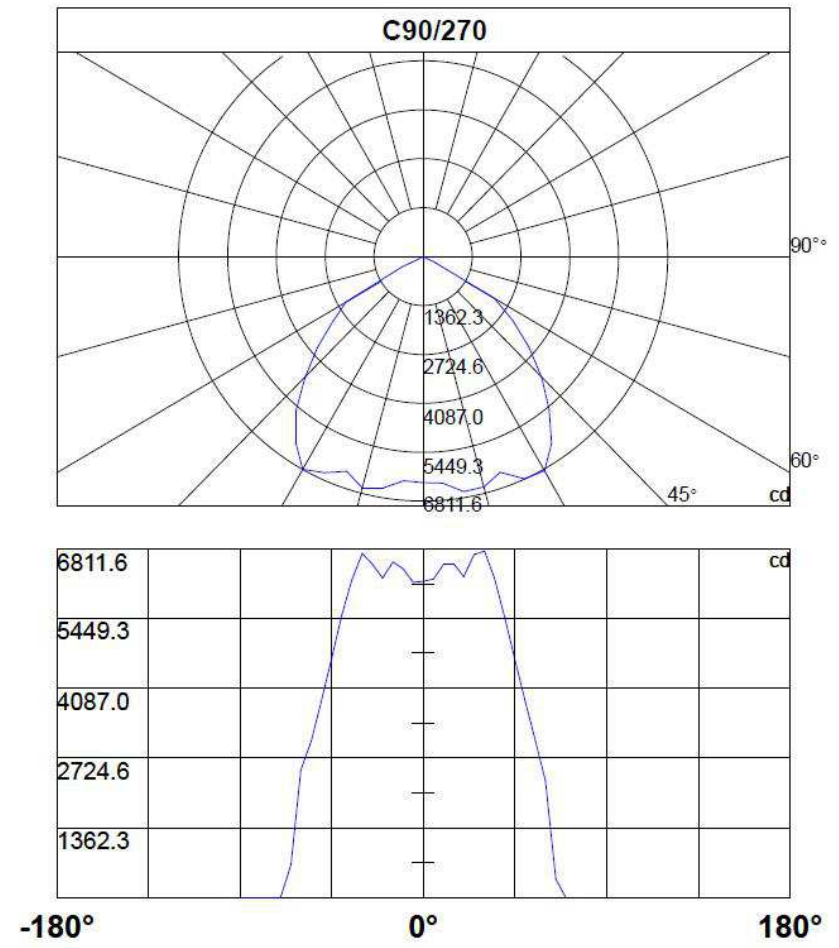

Lite Lion

LED UFO Highbay Light 135W

Photos

Testing spec.: U:230.3V I:0.588A P:135.2W PF:0.998 LM:16494.4lm		
Model: 135W-C	Lamp type: Outdoor using	Net weight: 6KG
Testing height: 10M	Beam: 100°	Testing no.: 135W-A
Manufacturer: Lite Lion		
Rated power: 135W	Testing power: 135.2W	
Working voltage: AC190-260V	Testing voltage input: AC230.6V	
Luminaire efficiency: 90	Power factor: 0.998	
Lumen: 15277.6lm	LED luminous efficiency: 113lm/W	
Light source: Philips-3030LED	LED qty: 160PCS	
Correlated color temperature: 2700-6500K	Testing color temperature: 6500K	
Beam angle: 100°	Testing beam angle: 100°	
Degree of protection: IP65	Color rendering index: Ra80	

Testing data

Package

Package qty: 1PC

GW: 6.2KG

Package size: 420*420*295mm