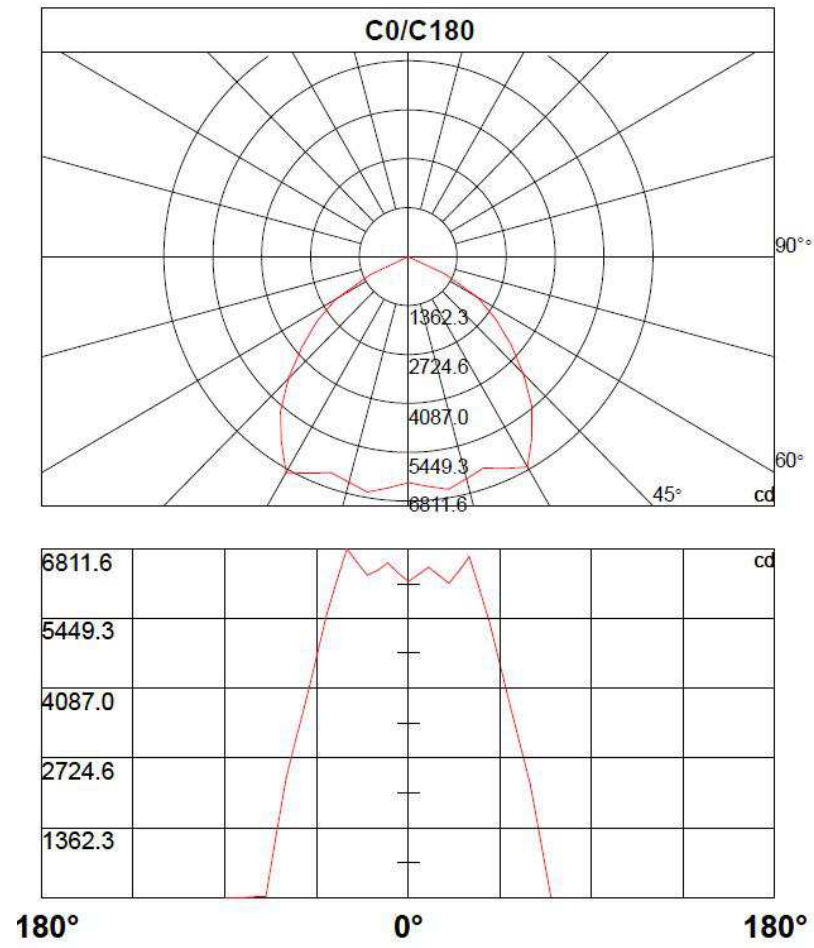

Lite Lion

LED UFO Highbay Light 135W

Photos

Testing spec.: U:230.3V I:0.588A P:135.2W PF:0.998 LM:16494.4lm		
Model: 135W-C	Lamp type: Outdoor using	Net weight: 6KG
Testing height: 10M	Beam: 100°	Testing no.: 135W-A
Manufacturer: Lite Lion		
Rated power: 135W	Testing power: 135.2W	
Working voltage: AC190-260V	Testing voltage input: AC230.6V	
Luminaire efficiency: 90	Power factor: 0.998	
Lumen: 15277.6lm	LED luminous efficiency: 113lm/W	
Light source: Philips-3030LED	LED qty: 160PCS	
Correlated color temperature: 2700-6500K	Testing color temperature: 6500K	
Beam angle: 100°	Testing beam angle: 100°	
Degree of protection: IP65	Color rendering index: Ra80	

Testing data

Package

Package qty: 1PC

GW: 6.2KG

Package size: 420*420*295mm