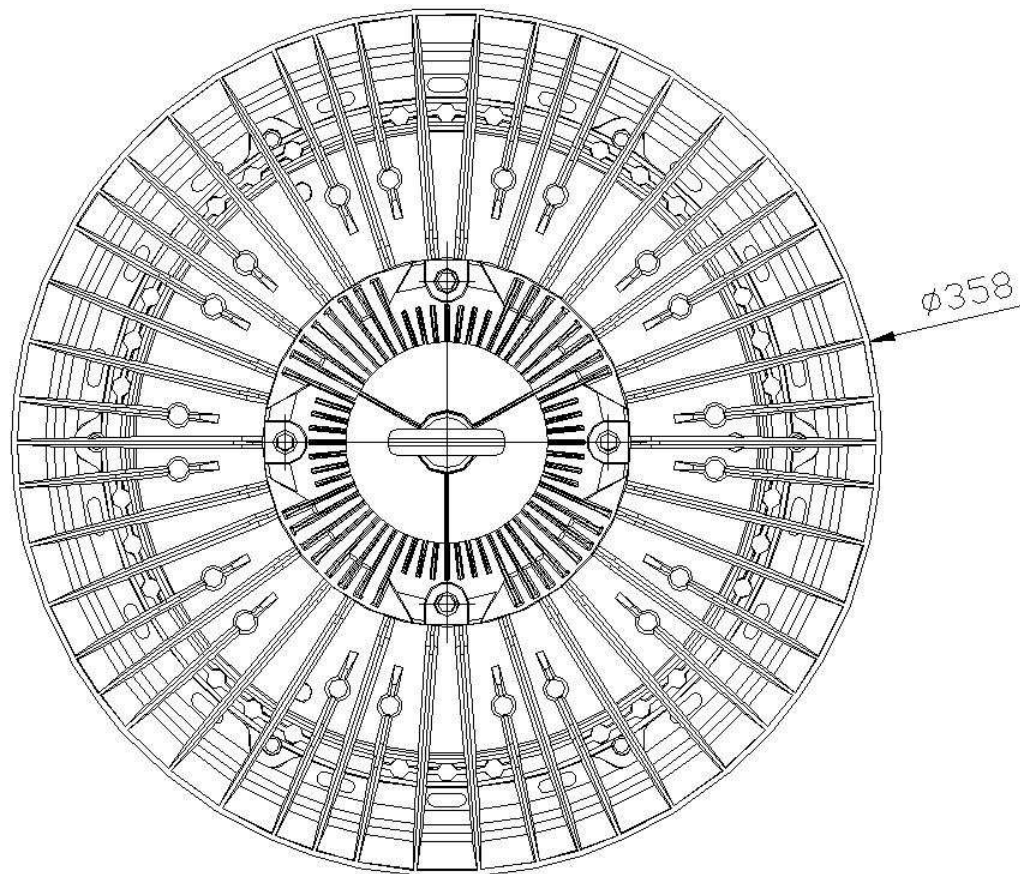

Lite Lion

LED UFO Highbay Light 135W

Photos

Testing spec.: U:230.3V I:0.588A P:135.2W PF:0.998 LM:16494.4lm		
Model: 135W-C	Lamp type: Outdoor using	Net weight: 6KG
Testing height: 10M	Beam: 100°	Testing no.: 135W-A
Manufacturer: Lite Lion		
Rated power: 135W	Testing power: 135.2W	
Working voltage: AC190-260V	Testing voltage input: AC230.6V	
Luminaire efficiency: 90	Power factor: 0.998	
Lumen: 15277.6lm	LED luminous efficiency: 113lm/W	
Light source: Philips-3030LED	LED qty: 160PCS	
Correlated color temperature: 2700-6500K	Testing color temperature: 6500K	
Beam angle: 100°	Testing beam angle: 100°	
Degree of protection: IP65	Color rendering index: Ra80	

Testing data

Package

Package qty: 1PC

GW: 6.2KG

Package size: 420*420*295mm