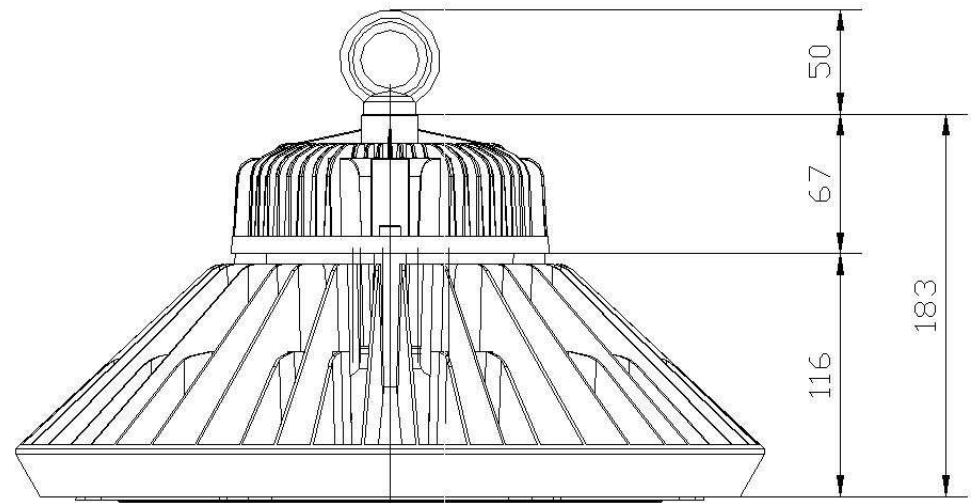

Lite Lion

LED UFO Highbay Light 135W

Photos

Testing spec.: U:230.3V I:0.588A P:135.2W PF:0.998 LM:16494.4lm		
Model: 135W-C	Lamp type: Outdoor using	Net weight: 6KG
Testing height: 10M	Beam: 100°	Testing no.: 135W-A
Manufacturer: Lite Lion		
Rated power: 135W	Testing power: 135.2W	
Working voltage: AC190-260V	Testing voltage input: AC230.6V	
Luminaire efficiency: 90	Power factor: 0.998	
Lumen: 15277.6lm	LED luminous efficiency: 113lm/W	
Light source: Philips-3030LED	LED qty: 160PCS	
Correlated color temperature: 2700-6500K	Testing color temperature: 6500K	
Beam angle: 100°	Testing beam angle: 100°	
Degree of protection: IP65	Color rendering index: Ra80	

Testing data

Package

Package qty: 1PC

GW: 6.2KG

Package size: 420*420*295mm