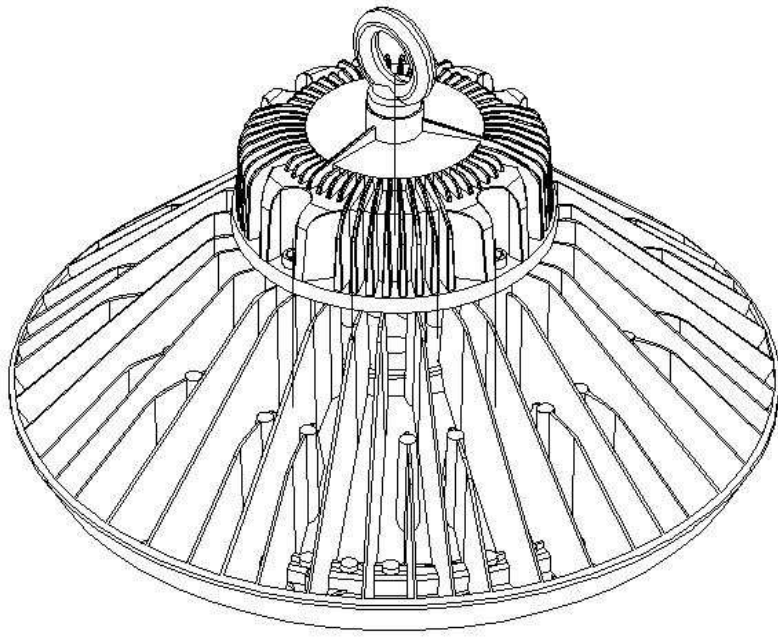

Lite Lion

LED UFO Highbay Light 135W

Photos

Testing spec.: U:230.3V I:0.588A P:135.2W PF:0.998 LM:16494.4lm		
Model: 135W-C	Lamp type: Outdoor using	Net weight: 6KG
Testing height: 10M	Beam: 100°	Testing no.: 135W-A
Manufacturer: Lite Lion		
Rated power: 135W	Testing power: 135.2W	
Working voltage: AC190-260V	Testing voltage input: AC230.6V	
Luminaire efficiency: 90	Power factor: 0.998	
Lumen: 15277.6lm	LED luminous efficiency: 113lm/W	
Light source: Philips-3030LED	LED qty: 160PCS	
Correlated color temperature: 2700-6500K	Testing color temperature: 6500K	
Beam angle: 100°	Testing beam angle: 100°	
Degree of protection: IP65	Color rendering index: Ra80	

Testing data

Package

Package qty: 1PC

GW: 6.2KG

Package size: 420*420*295mm